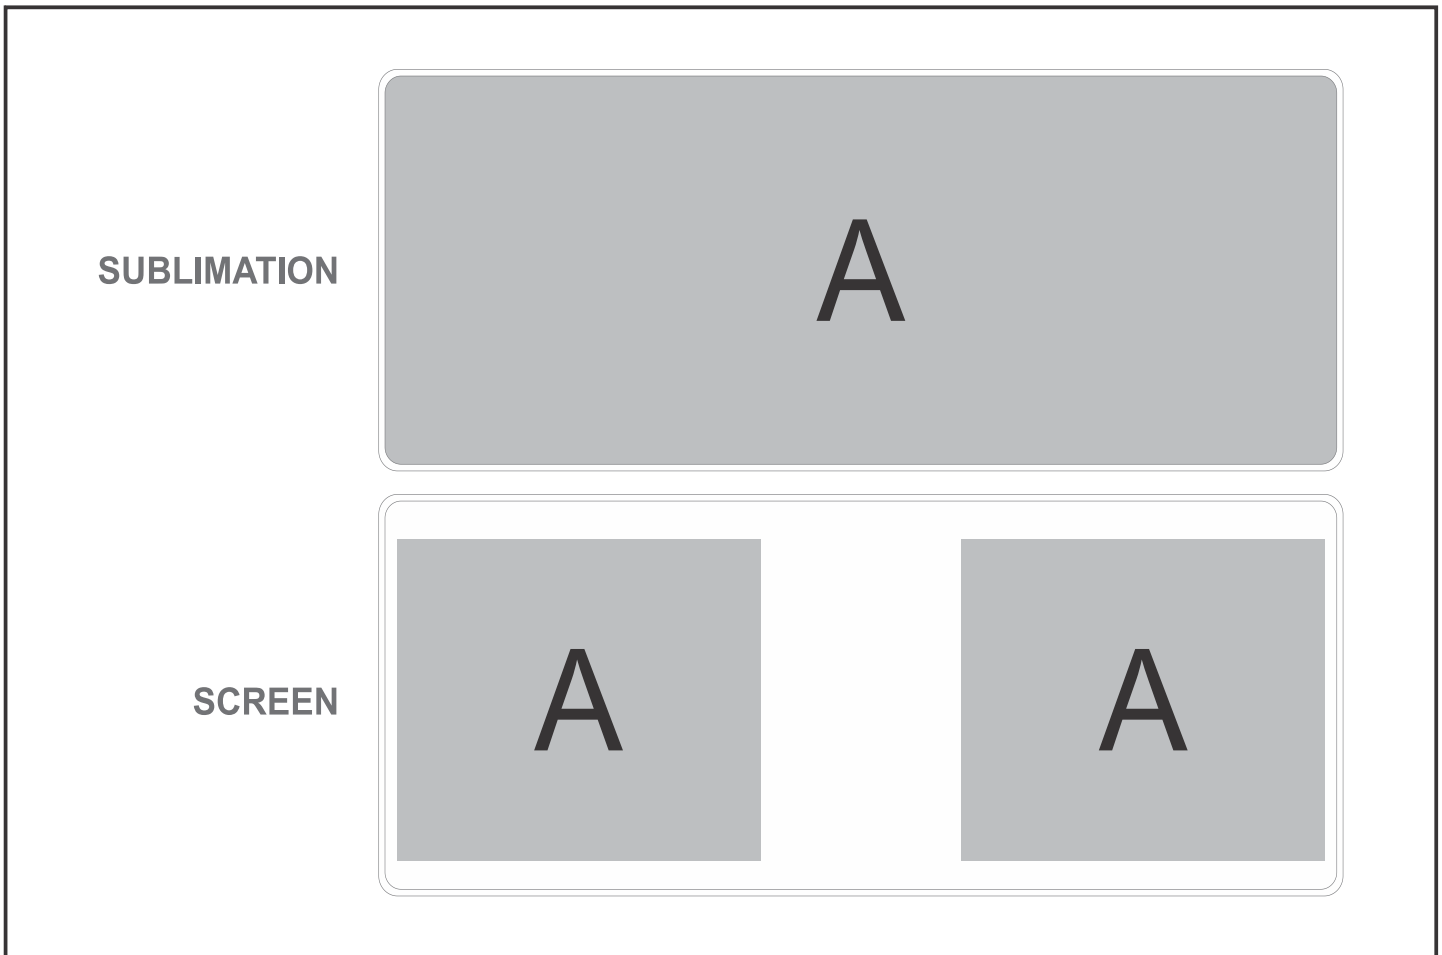

# GIFT-17409

Altitude Manoeuvre Sublimation Desk or Bar Mat

## Need to know:

- Includes Full-Colour, 1-Position Sublimation (setup fee applies)

- NB Sublimation: Branding will be inconsistent where seams joins.

- **ARTWORK with BLEED:** 790mm x 320mm

- **ARTWORK with NO BACKGROUND:** 730mm x 260mm

## Branding Options:

Position	Branding Method (Branding Code)	No. of Colours	Dimension
A	Sublimation (SUB-C)	Full Colour	760mm wide x 290mm high
A	Screen Print (SC)	1 Colour	290mm wide x 240mm high